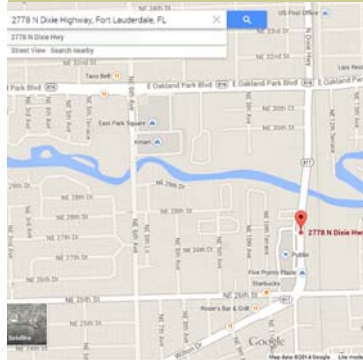

MIRROR IMAGE
DETAILING OF
SOUTH FLORIDA

*Home of the
"One Fine Detail"*

Located on Dixie Highway 1/2 mile south of
Oakland Park Boulevard.

10% OFF

*Website Specials
The "One-Fine-Detail" Special*

Take 10% Off
our "One Fine Detail" ex-
terior and interior
service when you add our
Teflon Coating service!